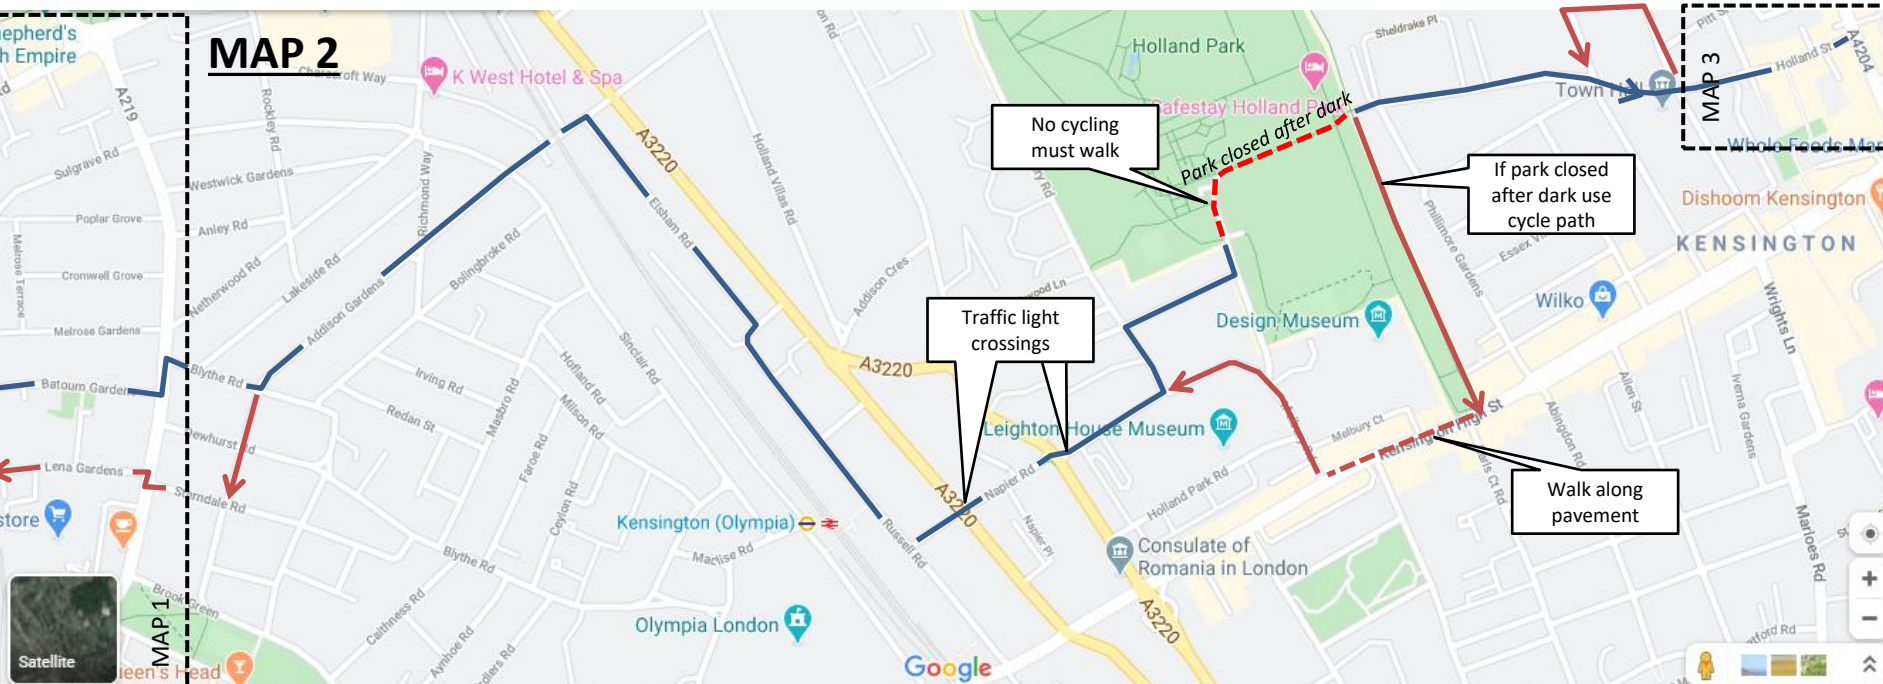

# QUIET ROUTES

- Bedford Park to Oxford Circus ~12km

Cycle route both ways

Cycle route return if parks closed (after dark) / one way streets

No cycling must walk

Basemap: Google maps [www.google.com/maps](http://www.google.com/maps)

# MAP 1

# MAP 3

# MAP 4