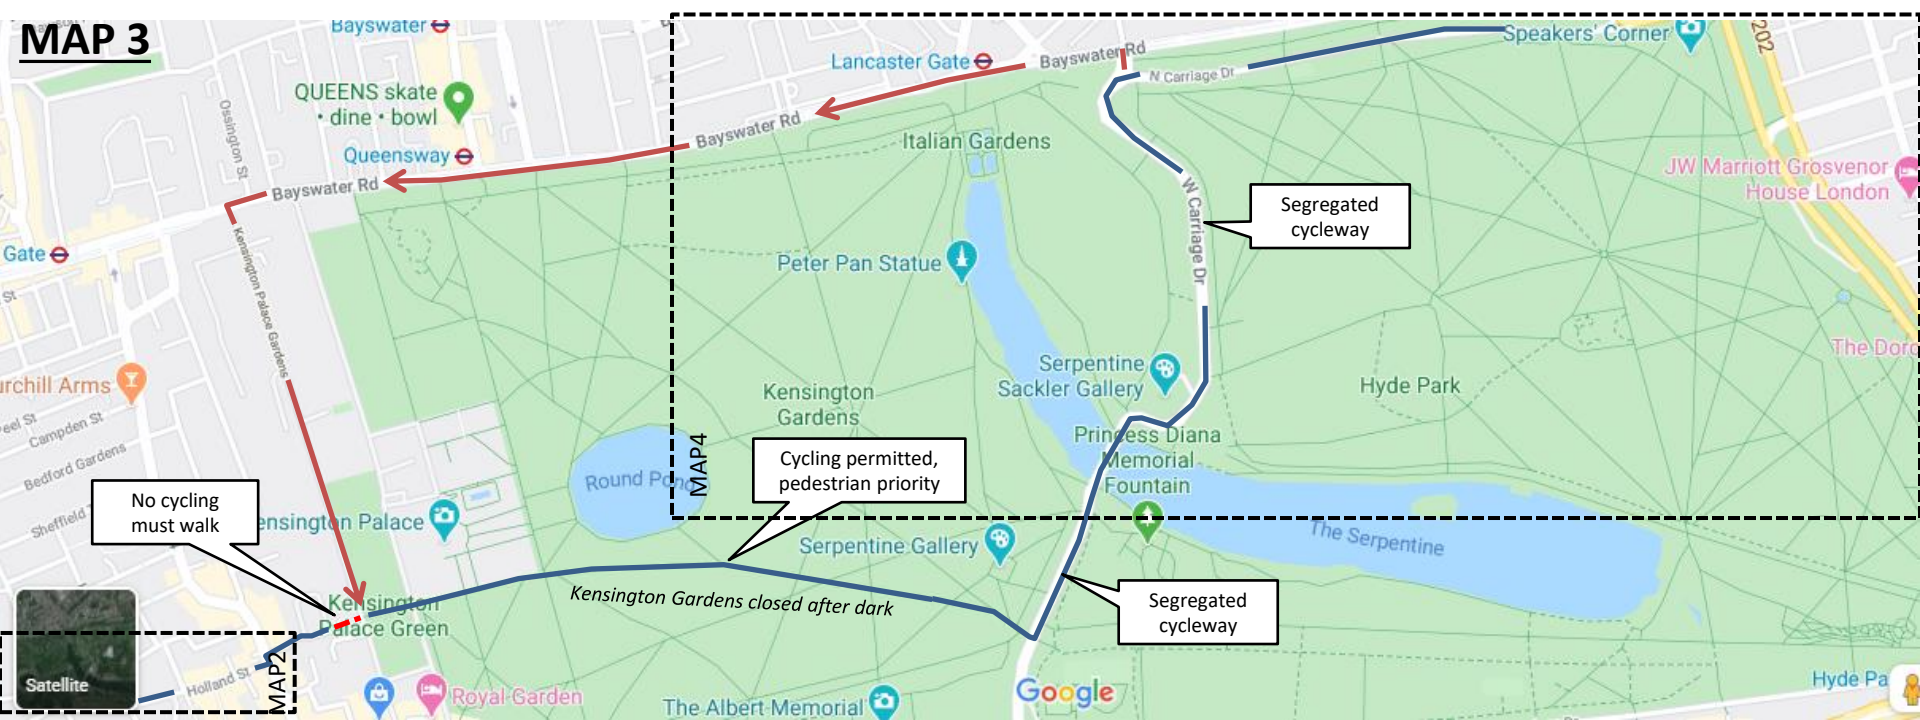

# QUIET ROUTES

- Bedford Park to Oxford Circus ~12km

Cycle route both ways

Cycle route return if parks closed (after dark) / one way streets

No cycling must walk

Basemap: Google maps [www.google.com/maps](http://www.google.com/maps)

# MAP 1

# MAP 3

# MAP 4