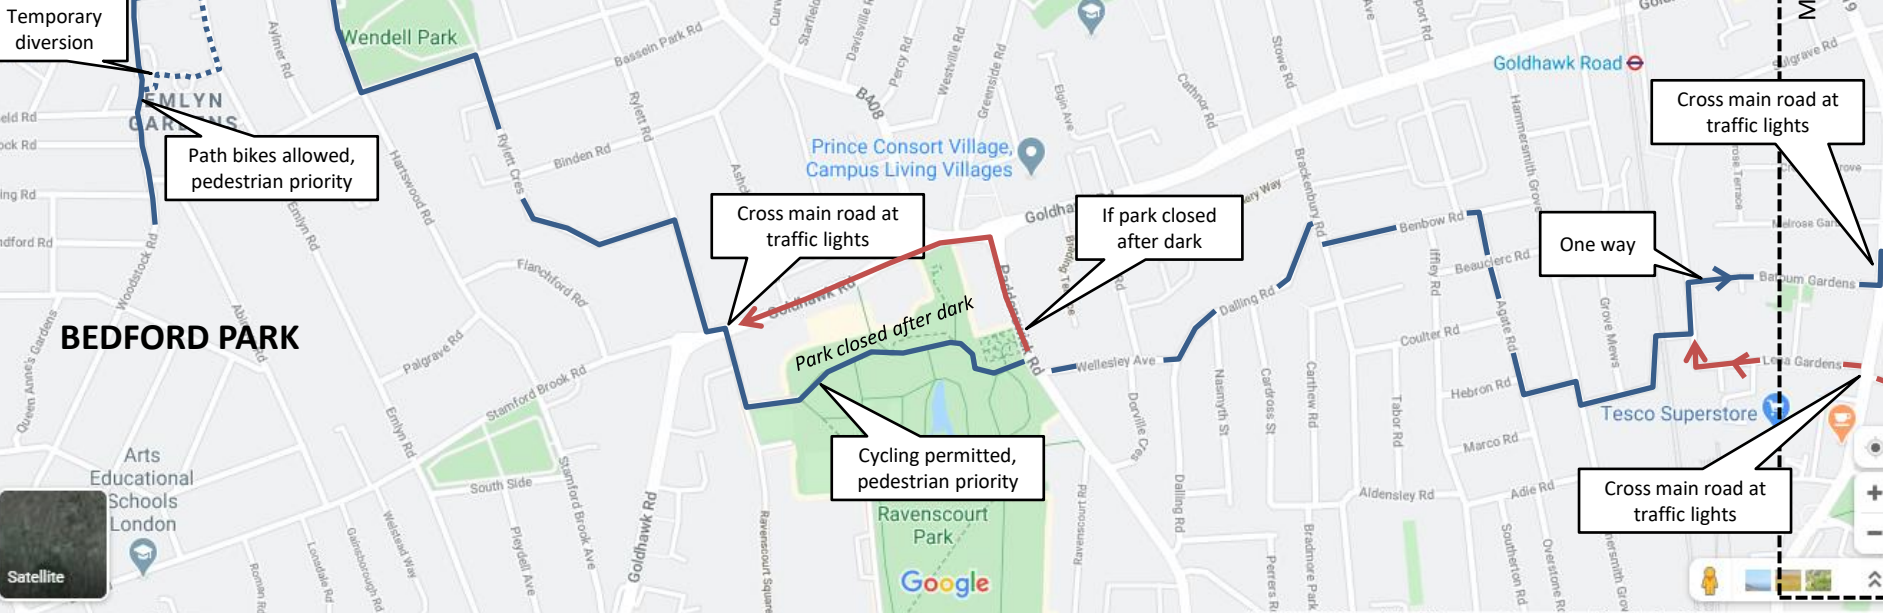

# QUIET ROUTES

- Bedford Park to Oxford Circus ~12km

Cycle route both ways

Cycle route return if parks closed (after dark) / one way streets

No cycling must walk

Basemap: Google maps [www.google.com/maps](http://www.google.com/maps)

# MAP 1

# MAP 4